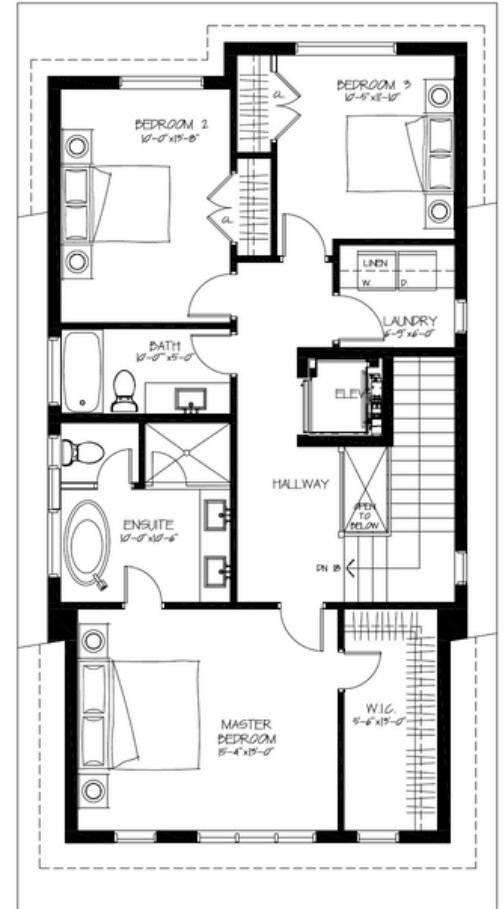

The Ridge

Elevation B w Elevator - Lot 2

Lower Level

Main Level

Upper Level

2,700 SF | 3 Bedrooms | 3.5 Bathrooms

Enjoy \$25,000 in bonuses with the purchase of these models!

- ➔ \$10,000 voucher to Dala Decor (furniture or lighting fixtures)
- ➔ \$15,000 voucher to apply to upgrades or cedar barrel sauna