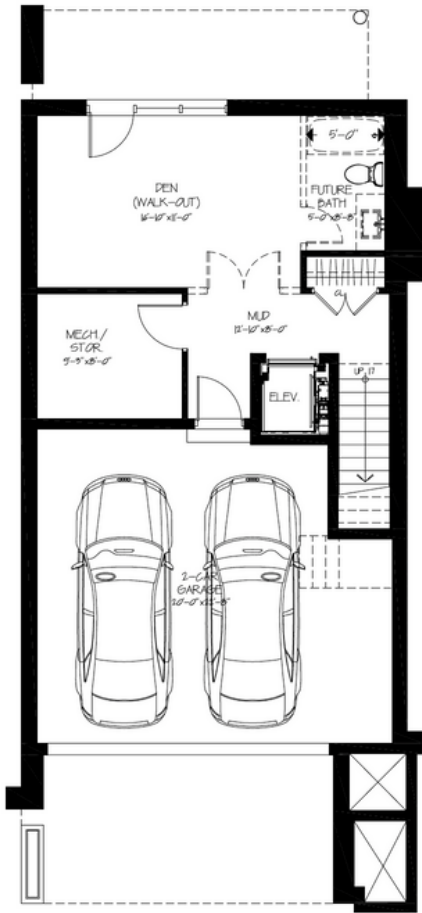

The Ridge

Elevation B w Elevator - Lot 2

Lower Level

Main Level

Upper Level

2,700 SF | 3 Bedrooms | 3.5 Bathrooms

Enjoy \$25,000 in bonuses with the purchase of these models!

- ➔ \$10,000 voucher to Dala Decor (furniture or lighting fixtures)
- ➔ \$15,000 voucher to apply to upgrades or cedar barrel sauna