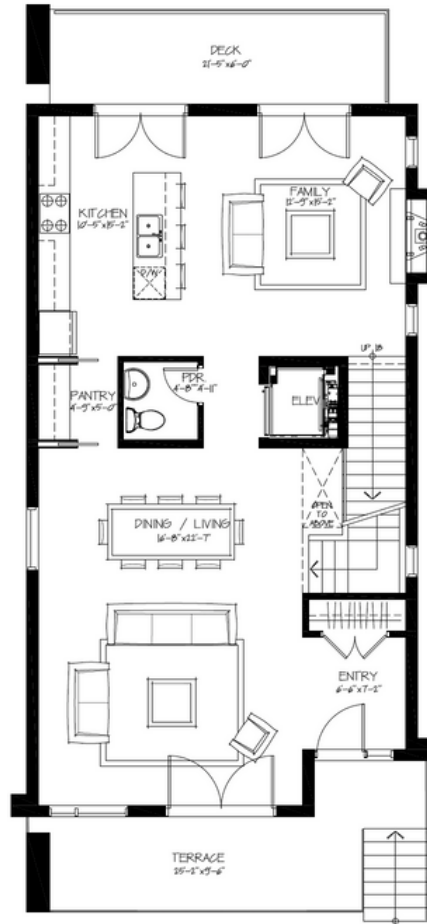

The Ridge

Elevation B w Elevator - Lot 2

Lower Level

Main Level

Upper Level

2,700 SF | 3 Bedrooms | 3.5 Bathrooms

Enjoy \$25,000 in bonuses with the purchase of these models!

- ➔ \$10,000 voucher to Dala Decor (furniture or lighting fixtures)
- ➔ \$15,000 voucher to apply to upgrades or cedar barrel sauna